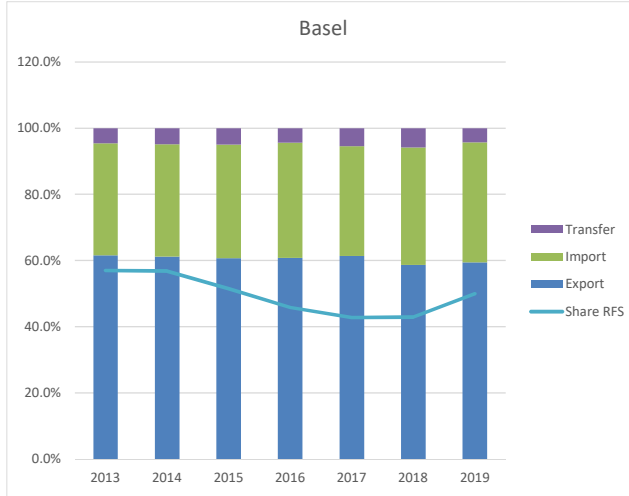

2013	2014	2015	2016	2017	2018	2019	Cumulative
Basel	tons	tons	tons	tons	tons	tons	tons	tons
CH Share	16.3%	16.3%	17.5%	16.8%	16.3%	15.9%	13.8%	16.2%
Export	57'832	60'059	61'336	61'565	68'903	64'687	41'936	416'318
Export	61.6%	61.2%	60.7%	60.8%	61.4%	58.7%	59.5%	60.6%
Import	31'792	33'295	34'723	35'293	37'253	39'071	25'609	237'036
Import	33.8%	33.9%	34.4%	34.8%	33.2%	35.5%	36.3%	34.5%
Transfer	4'316	4'821	4'992	4'424	6'147	6'433	2'992	34'124
Transfer	4.6%	4.9%	4.9%	4.4%	5.5%	5.8%	4.2%	5.0%
Total	93'940	98'175	101'051	101'282	112'303	110'191	70'537	# 687'478
Share RFS	53'546	55'765	52'030	46'357	48'003	47'320	35'237	338'258
Share RFS	57.0%	56.8%	51.5%	45.8%	42.7%	42.9%	50.0%	49.2%
Share Flown	40'394	42'409	49'021	54'925	64'300	62'871	35'300	349'220
Share Flown	43.0%	43.2%	48.5%	54.2%	57.3%	57.1%	50.0%	50.8%
Mail	175	96	36	30	27	18	9	391