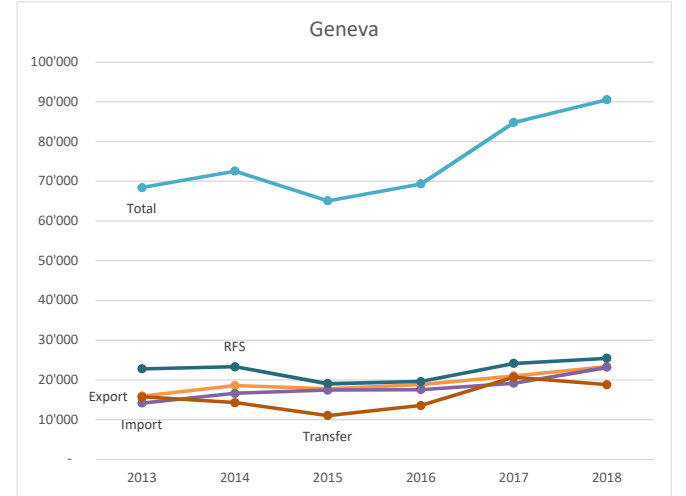

2013	2014	2015	2016	2017	2018	2019	Cumulative
Geneva	tons	tons	tons	tons	tons	tons	tons	tons
CH Share	11.9%	12.1%	11.3%	11.5%	12.3%	13.0%	12.9%	12.2%
Export	15'878	18'534	17'734	18'761	20'943	23'289	18'510	133'649
Export	23.2%	25.5%	27.3%	27.1%	24.7%	25.7%	28.0%	25.9%
Import	14'121	16'564	17'372	17'502	19'116	23'108	16'468	124'251
Import	20.7%	22.8%	26.7%	25.3%	22.5%	25.5%	24.9%	24.0%
Transfer	15'667	14'226	10'959	13'496	20'626	18'733	12'833	106'540
Transfer	22.9%	19.6%	16.8%	19.5%	24.3%	20.7%	19.4%	20.6%
RFS	22'713	23'239	18'993	19'536	24'095	25'418	18'255	152'249
RFS	33.2%	32.0%	29.2%	28.2%	28.4%	28.1%	27.6%	29.5%
Total	68'379	72'564	65'058	69'295	84'780	90'548	66'066	# 516'690
Share Flown	45'666	49'325	46'065	49'759	60'685	65'130	47'811	364'441
Share Flown	66.8%	68.0%	70.8%	71.8%	71.6%	71.9%	72.4%	70.5%
Mail	-	6'393	5'400	5'538	4'171	4'723	3'451	29'677