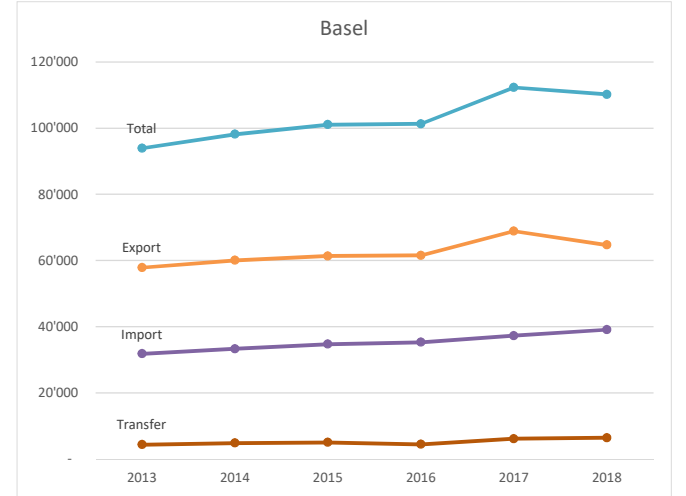

2013	2014	2015	2016	2017	2018	2019	Cumulative
Basel	tons	tons	tons	tons	tons	tons	tons	tons
CH Share	16.3%	16.3%	17.5%	16.8%	16.3%	15.9%	13.8%	16.2%
Export	57'832	60'059	61'336	61'565	68'903	64'687	41'936	416'318
Export	61.6%	61.2%	60.7%	60.8%	61.4%	58.7%	59.5%	60.6%
Import	31'792	33'295	34'723	35'293	37'253	39'071	25'609	237'036
Import	33.8%	33.9%	34.4%	34.8%	33.2%	35.5%	36.3%	34.5%
Transfer	4'316	4'821	4'992	4'424	6'147	6'433	2'992	34'124
Transfer	4.6%	4.9%	4.9%	4.4%	5.5%	5.8%	4.2%	5.0%
Total	93'940	98'175	101'051	101'282	112'303	110'191	70'537	# 687'478
Share RFS	53'546	55'765	52'030	46'357	48'003	47'320	35'237	338'258
Share RFS	57.0%	56.8%	51.5%	45.8%	42.7%	42.9%	50.0%	49.2%
Share Flown	40'394	42'409	49'021	54'925	64'300	62'871	35'300	349'220
Share Flown	43.0%	43.2%	48.5%	54.2%	57.3%	57.1%	50.0%	50.8%
Mail	175	96	36	30	27	18	9	391