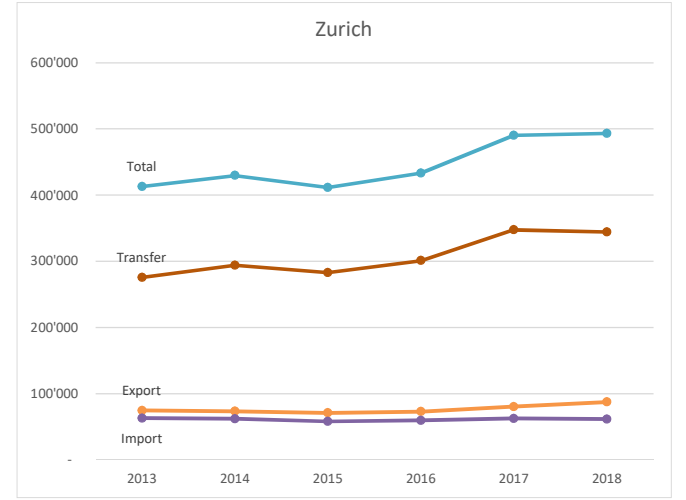

Air Cargo handled at Swiss Airports

2013-2019

all Switzerland

Overview of the evolution of Air Cargo tonnages at the three main Swiss international airports, with shares of the different cargo flows (Import, Export and Transfer) and percentage of surface transport (RFS) against flown freight.

Notes: Only partial data is collected at Lugano Airport. At Geneva the RFS flow is accounted separately from Import/Export/Transfer.

	2013	2014	2015	2016	2017	2018	2019	Cumulative
Zurich	tons	tons	tons	tons	tons	tons	tons	tons
CH Share	71.8%	71.6%	71.2%	71.8%	71.3%	71.1%	73.3%	71.7%
Export	74'494	73'383	70'932	72'938	80'290	87'421	74'018	533'476
Export	18.0%	17.1%	17.2%	16.8%	16.4%	17.7%	19.8%	17.5%
Import	63'034	62'168	57'934	59'509	62'559	61'479	50'391	417'074
Import	15.3%	14.5%	14.1%	13.7%	12.8%	12.5%	13.5%	13.7%
Transfer	275'577	294'278	282'910	301'122	347'596	344'323	249'790	2'095'595
Transfer	66.7%	68.5%	68.7%	69.5%	70.9%	69.8%	66.8%	68.8%
Total	413'104	429'829	411'776	433'569	490'445	493'223	374'199	# 3'046'146
Share RFS	122'428	129'355	119'685	120'473	134'249	130'474	96'508	853'172
Share RFS	29.6%	30.1%	29.1%	27.8%	27.4%	26.5%	25.8%	28.0%
Share Flown	290'676	300'474	292'091	313'096	356'196	362'749	277'691	2'192'974
Share Flown	70.4%	69.9%	70.9%	72.2%	72.6%	73.5%	74.2%	72.0%
Mail	37'061	34'343	27'216	30'947	30'690	26'213	21'986	208'456