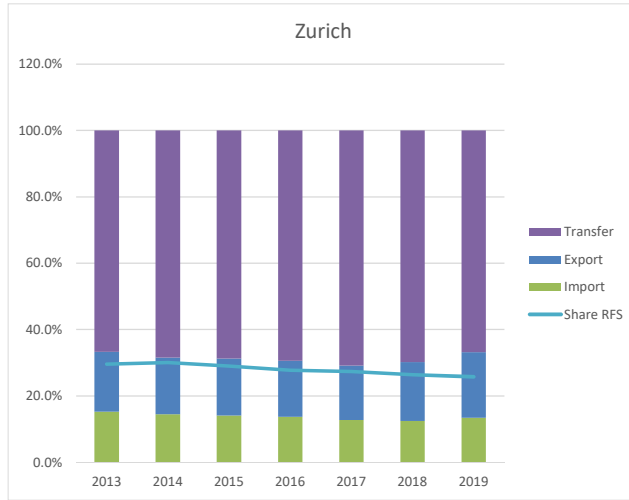

Air Cargo handled at Swiss Airports

2013-2019

all Switzerland

Overview of the evolution of Air Cargo tonnages at the three main Swiss international airports, with shares of the different cargo flows (Import, Export and Transfer) and percentage of surface transport (RFS) against flown freight.

Notes: Only partial data is collected at Lugano Airport. At Geneva the RFS flow is accounted separately from Import/Export/Transfer.

	2013	2014	2015	2016	2017	2018	2019	Cumulative
Zurich	tons	tons	tons	tons	tons	tons	tons	tons
CH Share	71.8%	71.6%	71.2%	71.8%	71.3%	71.1%	73.3%	71.7%
Export	74'494	73'383	70'932	72'938	80'290	87'421	74'018	533'476
Export	18.0%	17.1%	17.2%	16.8%	16.4%	17.7%	19.8%	17.5%
Import	63'034	62'168	57'934	59'509	62'559	61'479	50'391	417'074
Import	15.3%	14.5%	14.1%	13.7%	12.8%	12.5%	13.5%	13.7%
Transfer	275'577	294'278	282'910	301'122	347'596	344'323	249'790	2'095'595
Transfer	66.7%	68.5%	68.7%	69.5%	70.9%	69.8%	66.8%	68.8%
Total	413'104	429'829	411'776	433'569	490'445	493'223	374'199	# 3'046'146
Share RFS	122'428	129'355	119'685	120'473	134'249	130'474	96'508	853'172
Share RFS	29.6%	30.1%	29.1%	27.8%	27.4%	26.5%	25.8%	28.0%
Share Flown	290'676	300'474	292'091	313'096	356'196	362'749	277'691	2'192'974
Share Flown	70.4%	69.9%	70.9%	72.2%	72.6%	73.5%	74.2%	72.0%
Mail	37'061	34'343	27'216	30'947	30'690	26'213	21'986	208'456