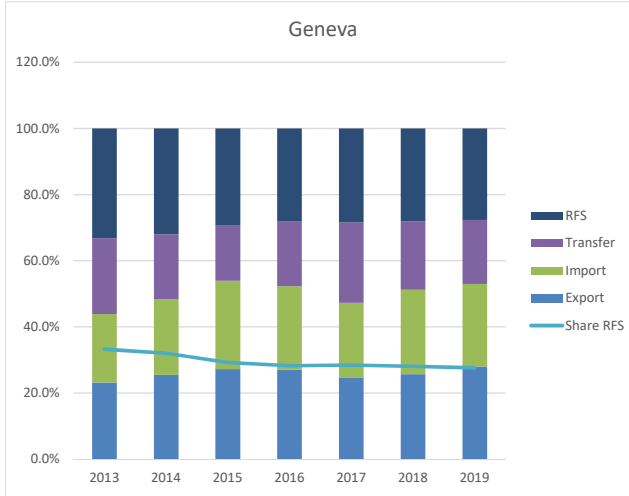

2013	2014	2015	2016	2017	2018	2019	Cumulative
Geneva	tons	tons	tons	tons	tons	tons	tons	tons
CH Share	11.9%	12.1%	11.3%	11.5%	12.3%	13.0%	12.9%	12.2%
Export	15'878	18'534	17'734	18'761	20'943	23'289	18'510	133'649
Export	23.2%	25.5%	27.3%	27.1%	24.7%	25.7%	28.0%	25.9%
Import	14'121	16'564	17'372	17'502	19'116	23'108	16'468	124'251
Import	20.7%	22.8%	26.7%	25.3%	22.5%	25.5%	24.9%	24.0%
Transfer	15'667	14'226	10'959	13'496	20'626	18'733	12'833	106'540
Transfer	22.9%	19.6%	16.8%	19.5%	24.3%	20.7%	19.4%	20.6%
RFS	22'713	23'239	18'993	19'536	24'095	25'418	18'255	152'249
RFS	33.2%	32.0%	29.2%	28.2%	28.4%	28.1%	27.6%	29.5%
Total	68'379	72'564	65'058	69'295	84'780	90'548	66'066	# 516'690
Share Flown	45'666	49'325	46'065	49'759	60'685	65'130	47'811	364'441
Share Flown	66.8%	68.0%	70.8%	71.8%	71.6%	71.9%	72.4%	70.5%
Mail	-	6'393	5'400	5'538	4'171	4'723	3'451	29'677