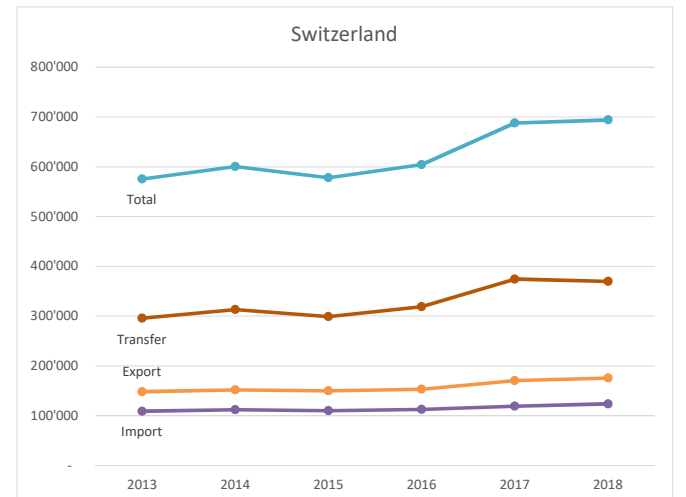

2013	2014	2015	2016	2017	2018	2019	Cumulative
Lugano	tons	tons	tons	tons	tons	tons	tons	tons
CH Share	0.00%	0.00%	0.01%	0.01%	0.01%	0.01%	0.00%	0.00%
Total	-	-	56	46	53	46	-	# 201

	2013	2014	2015	2016	2017	2018	2019	Cumulative
Switzerland	tons	tons	tons	tons	tons	tons	tons	tons
Share								100.0%
Export	148'204	151'976	150'002	153'264	170'136	175'397	134'464	# 1'083'443
Export	25.8%	25.3%	26.0%	25.4%	24.7%	25.3%	26.3%	25.5%
Import	108'947	112'028	110'029	112'304	118'928	123'658	92'468	# 778'362
Import	18.9%	18.7%	19.0%	18.6%	17.3%	17.8%	18.1%	18.3%
Transfer	295'559	313'324	298'861	319'042	374'369	369'489	265'615	# 2'236'260
Transfer	51.4%	52.2%	51.7%	52.8%	54.4%	53.2%	52.0%	52.6%
Total	575'423	600'568	577'941	604'192	687'581	694'008	510'802	# 4'250'516
Share RFS	198'687	208'360	190'708	186'366	206'347	203'212	150'000	# 1'343'680
Share RFS	34.5%	34.7%	33.0%	30.8%	30.0%	29.3%	29.4%	31.6%
Share flown	376'737	392'208	387'233	417'826	481'234	490'796	360'802	# 2'906'836
Share flown	65.5%	65.3%	67.0%	69.2%	70.0%	70.7%	70.6%	68.4%
Mail	37'236	40'832	32'652	36'515	34'888	30'954	25'446	# 238'524