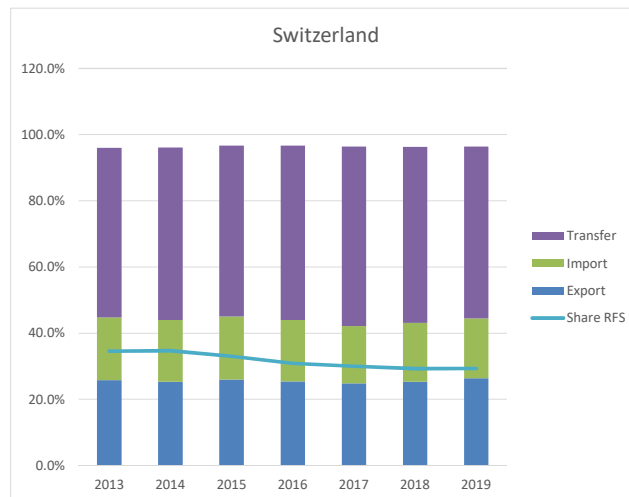

2013	2014	2015	2016	2017	2018	2019	Cumulative
Lugano	tons	tons	tons	tons	tons	tons	tons	tons
CH Share	0.00%	0.00%	0.01%	0.01%	0.01%	0.01%	0.00%	0.00%
Total	-	-	56	46	53	46	-	# 201

	2013	2014	2015	2016	2017	2018	2019	Cumulative
Switzerland	tons	tons	tons	tons	tons	tons	tons	tons
Share								100.0%
Export	148'204	151'976	150'002	153'264	170'136	175'397	134'464	# 1'083'443
Export	25.8%	25.3%	26.0%	25.4%	24.7%	25.3%	26.3%	25.5%
Import	108'947	112'028	110'029	112'304	118'928	123'658	92'468	# 778'362
Import	18.9%	18.7%	19.0%	18.6%	17.3%	17.8%	18.1%	18.3%
Transfer	295'559	313'324	298'861	319'042	374'369	369'489	265'615	# 2'236'260
Transfer	51.4%	52.2%	51.7%	52.8%	54.4%	53.2%	52.0%	52.6%
Total	575'423	600'568	577'941	604'192	687'581	694'008	510'802	# 4'250'516
Share RFS	198'687	208'360	190'708	186'366	206'347	203'212	150'000	# 1'343'680
Share RFS	34.5%	34.7%	33.0%	30.8%	30.0%	29.3%	29.4%	31.6%
Share flown	376'737	392'208	387'233	417'826	481'234	490'796	360'802	# 2'906'836
Share flown	65.5%	65.3%	67.0%	69.2%	70.0%	70.7%	70.6%	68.4%
Mail	37'236	40'832	32'652	36'515	34'888	30'954	25'446	# 238'524